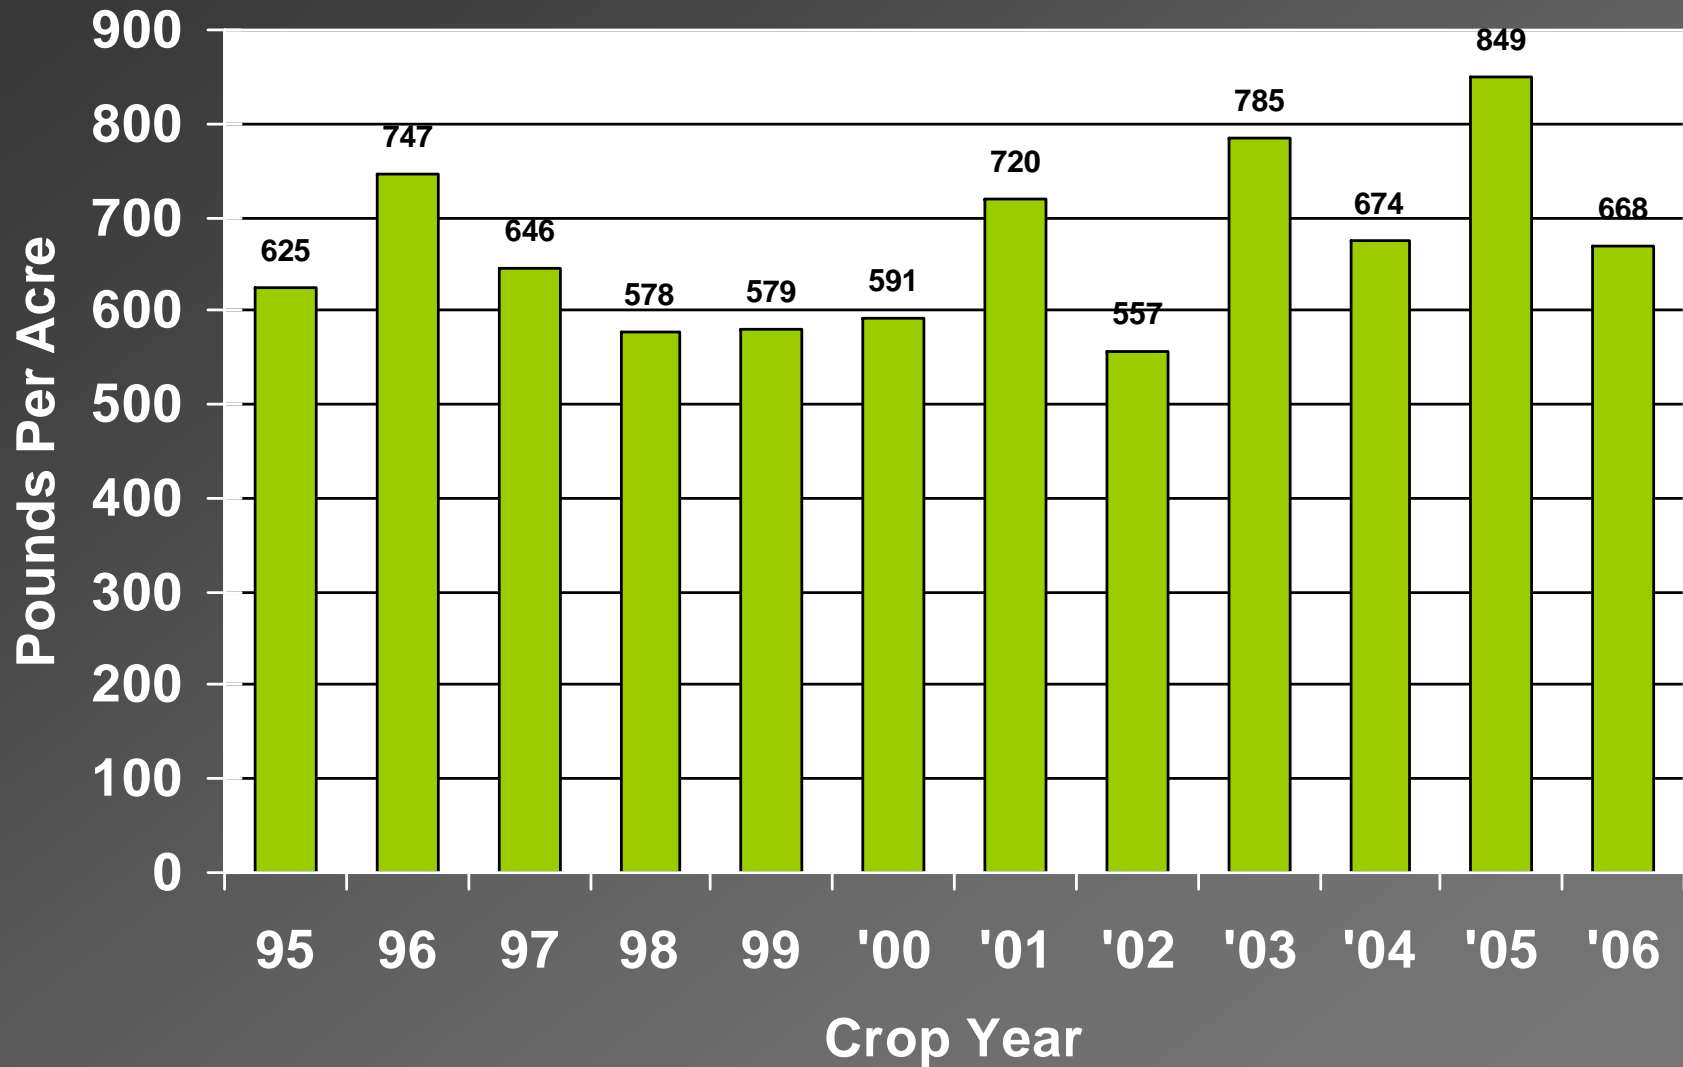

Georgia Average Cotton Yield Per Acre Harvested

Prepared by Don Shurley, Dept of Agricultural and Applied Economics
SOURCE: USDA/NASS, Georgia Agricultural Statistics Service